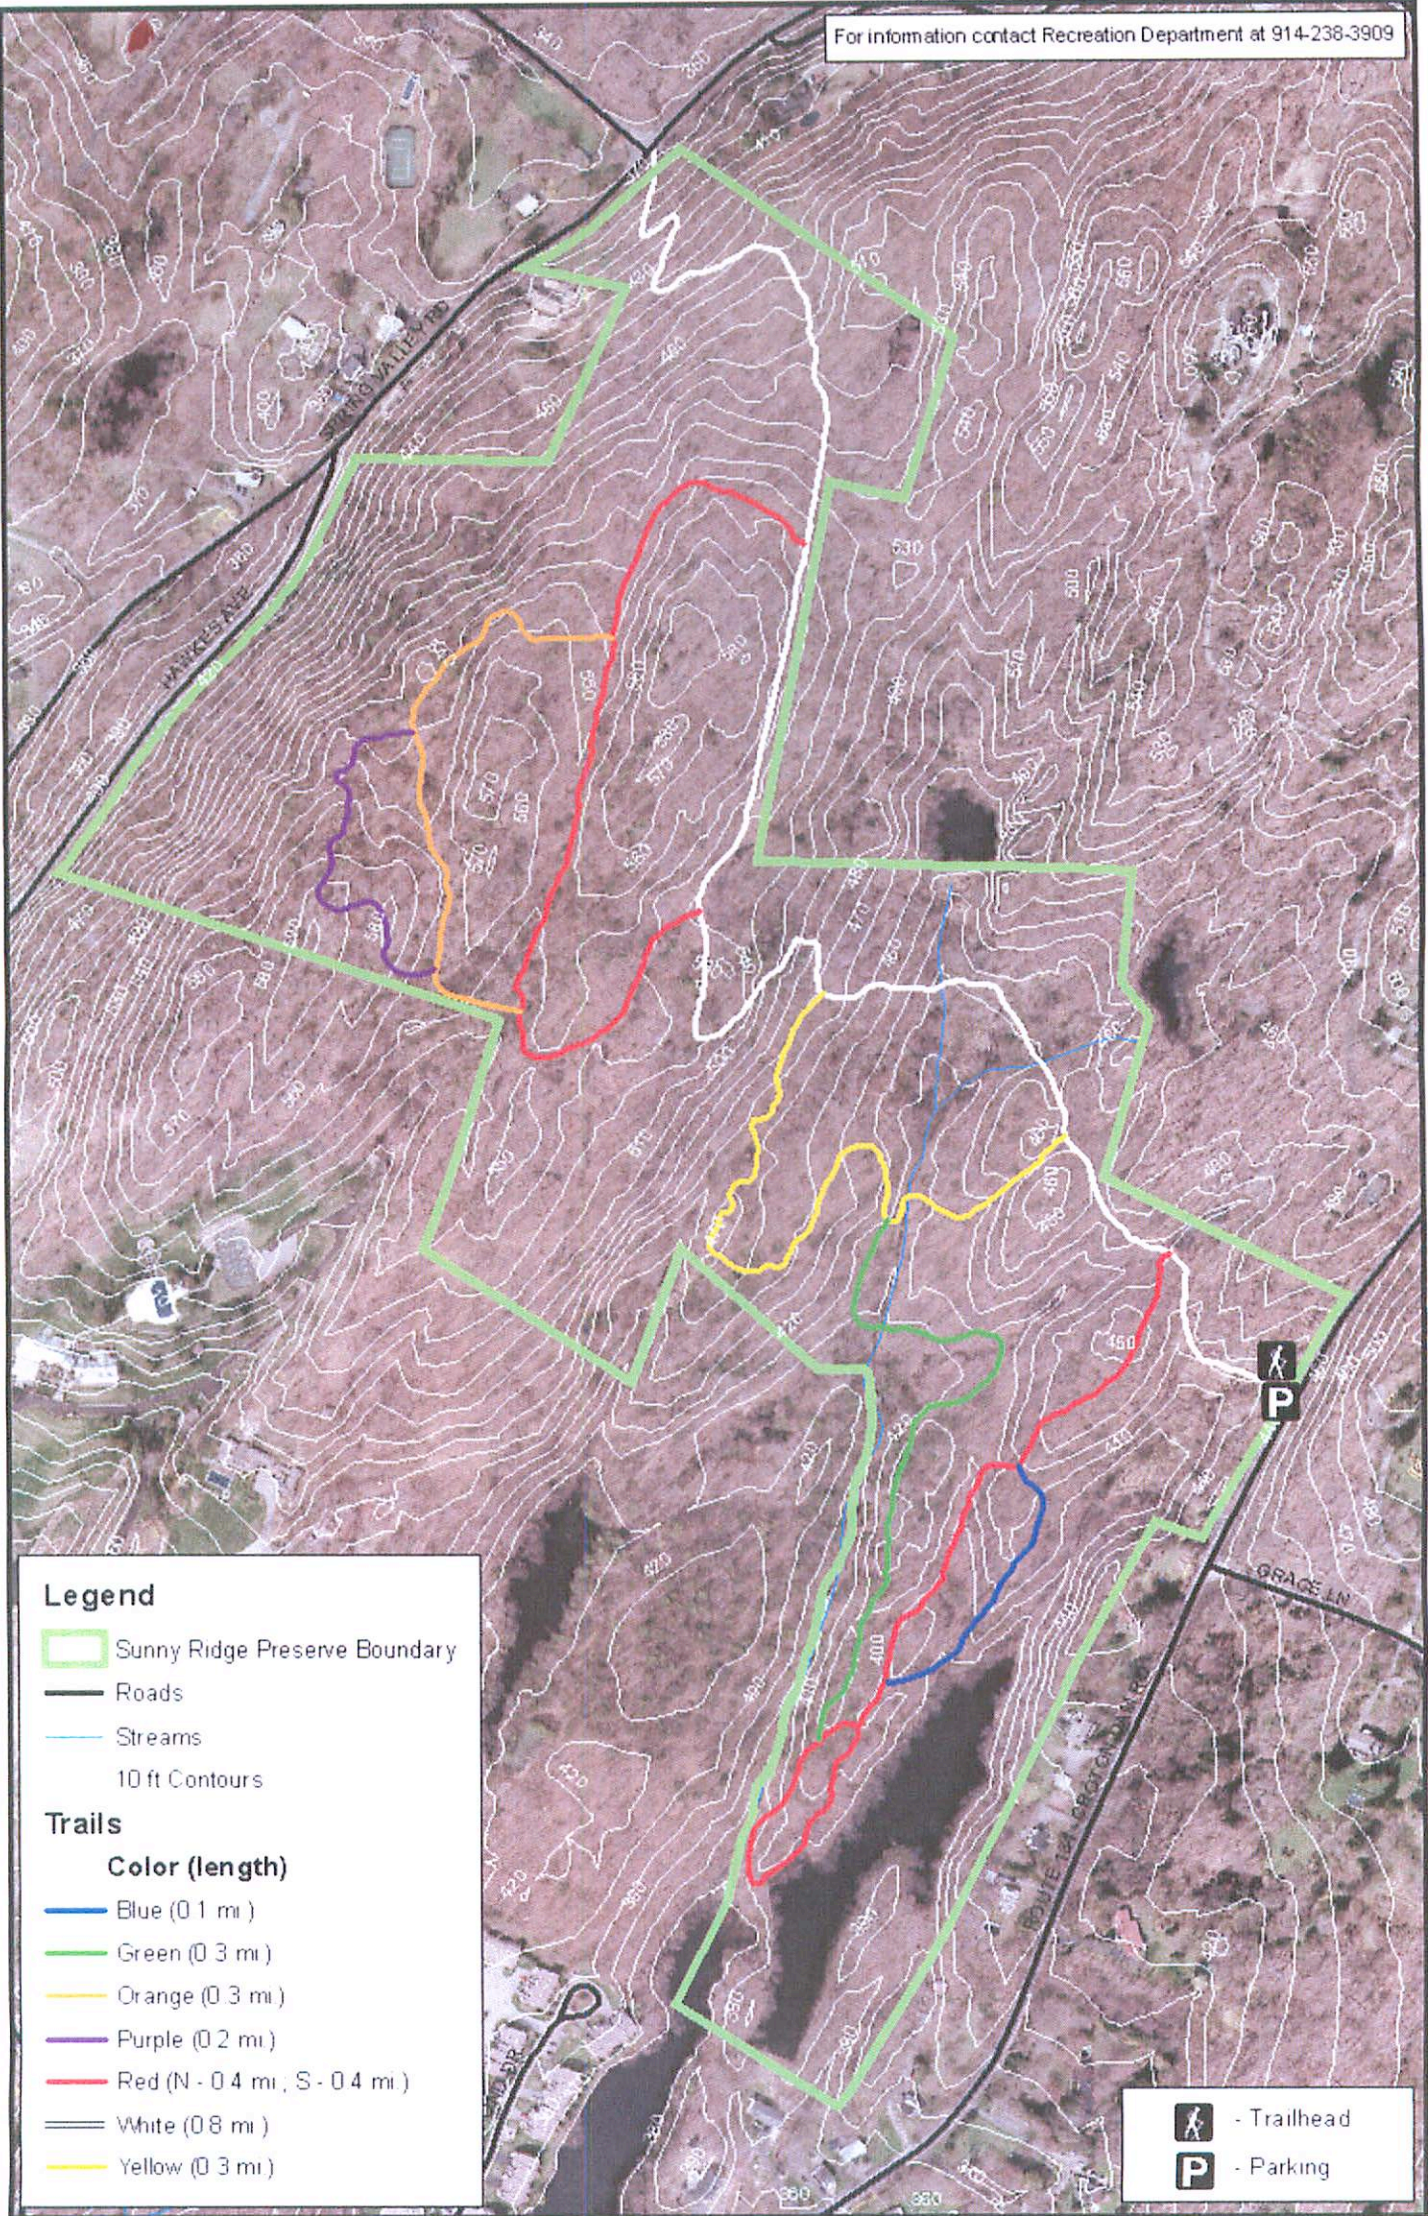

For information contact Recreation Department at 914-238-3909

Legend

- Sunny Ridge Preserve Boundary
- Roads
- Streams
- 10 ft Contours

Trails

- Color (length)**
- Blue (0.1 mi)
 - Green (0.3 mi)
 - Orange (0.3 mi)
 - Purple (0.2 mi)
 - Red (N - 0.4 mi, S - 0.4 mi)
 - White (0.8 mi)
 - Yellow (0.3 mi)

- P - Trailhead
- P - Parking

82
Acres

SUNNY RIDGE PRESERVE

Route 134 / Croton Dam Road
Town of New Castle

1 inch equals 356.2 feet

GIS

Map by:
Tommy O'Sullivan
November 29, 2007

Westchester
gov.com